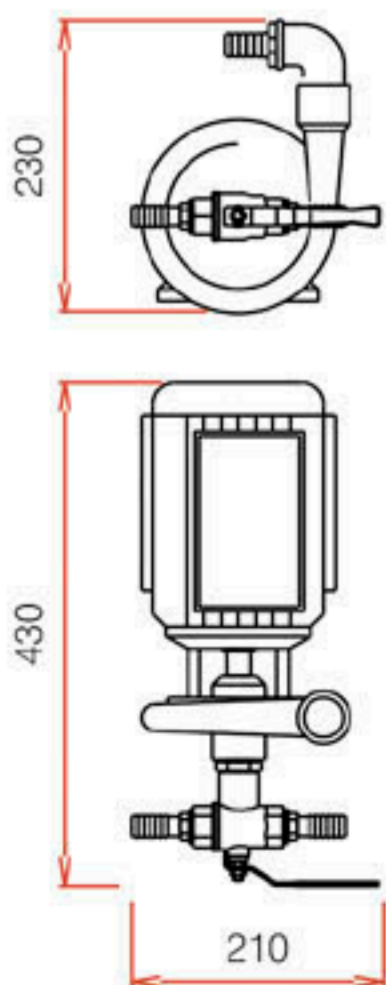

* single phase / other voltages and frequencies available on demand: also 12 and 24V DC

Sailor Compact / MD / Slim

SAILOR COMPACT 1500

Sailor Compact

SAILOR MD 600

Sailor MD

SAILOR SLIM 1500

Sailor Slim

Model Membranes Assy Dimensions (mm)

Model	SAILOR SLIM		
	A	B	C
SAILOR SLIM 400	240	680	95
SAILOR SLIM 600	340	680	95
SAILOR SLIM 1000	240	1170	95
SAILOR SLIM 1500	340	1170	95

BOOSTER PUMP

PRE-FILTERS
SLIM/MD 200 / 400 / 600