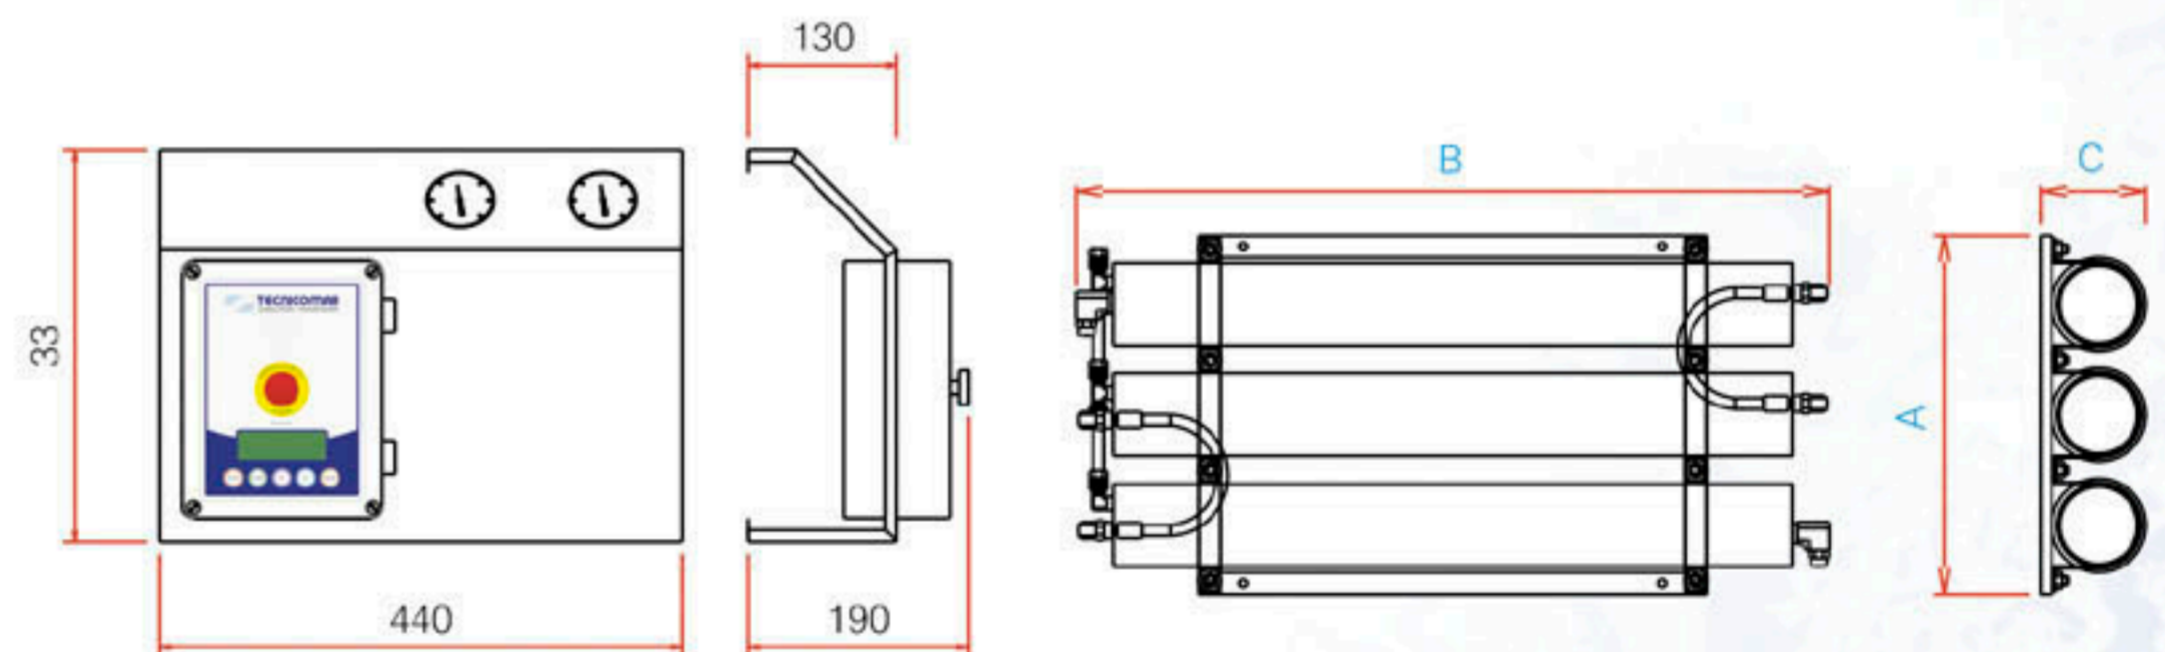

Model Membranes Assy Dimensions (mm)

Model	SAILOR SLIM		
	A	B	C
SAILOR SLIM 400	240	680	95
SAILOR SLIM 600	340	680	95
SAILOR SLIM 1000	240	1170	95
SAILOR SLIM 1500	340	1170	95

BOOSTER PUMP

PRE-FILTERS
SLIM/MD 200 / 400 / 600