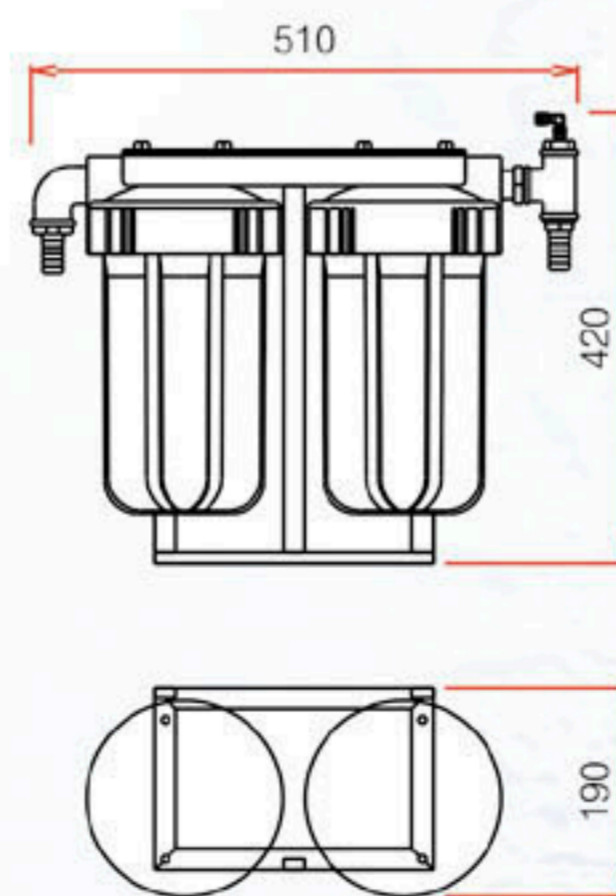

PRE-FILTERS
SLIM/MD 1000 / 1500