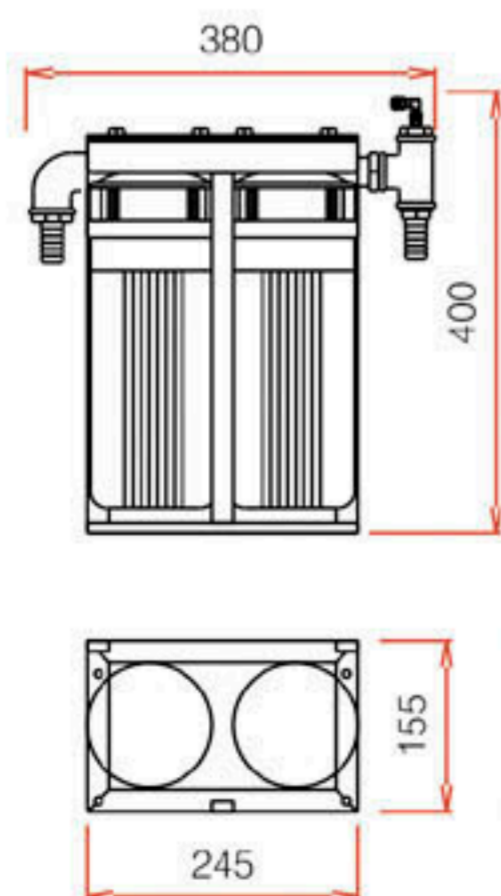

Model Membranes Assy Dimensions (mm)

Model	SAILOR SLIM		
	A	B	C
SAILOR SLIM 400	240	680	95
SAILOR SLIM 600	340	680	95
SAILOR SLIM 1000	240	1170	95
SAILOR SLIM 1500	340	1170	95

BOOSTER PUMP

PRE-FILTERS
SLIM/MD 200 / 400 / 600