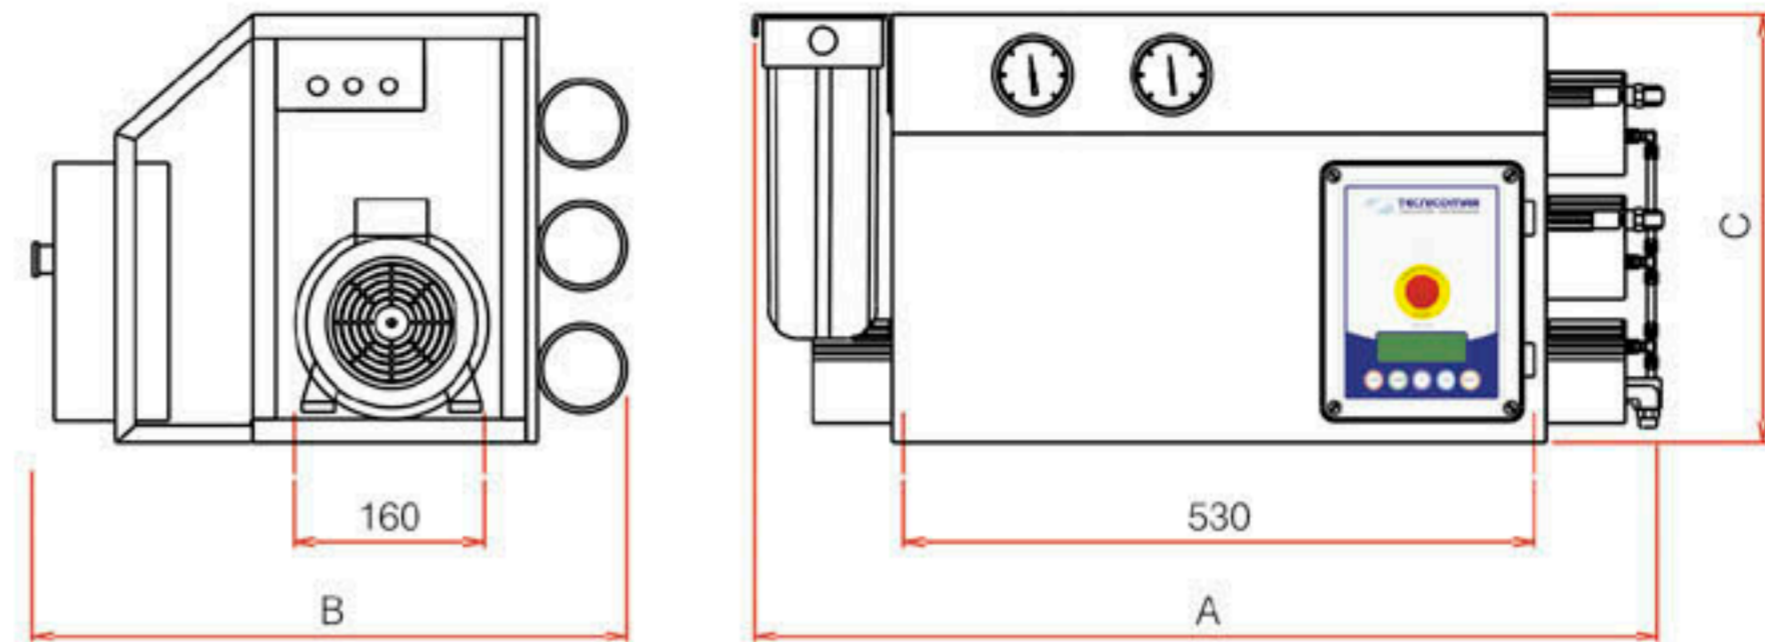

SAILOR COMPACT 1500

Sailor Compact