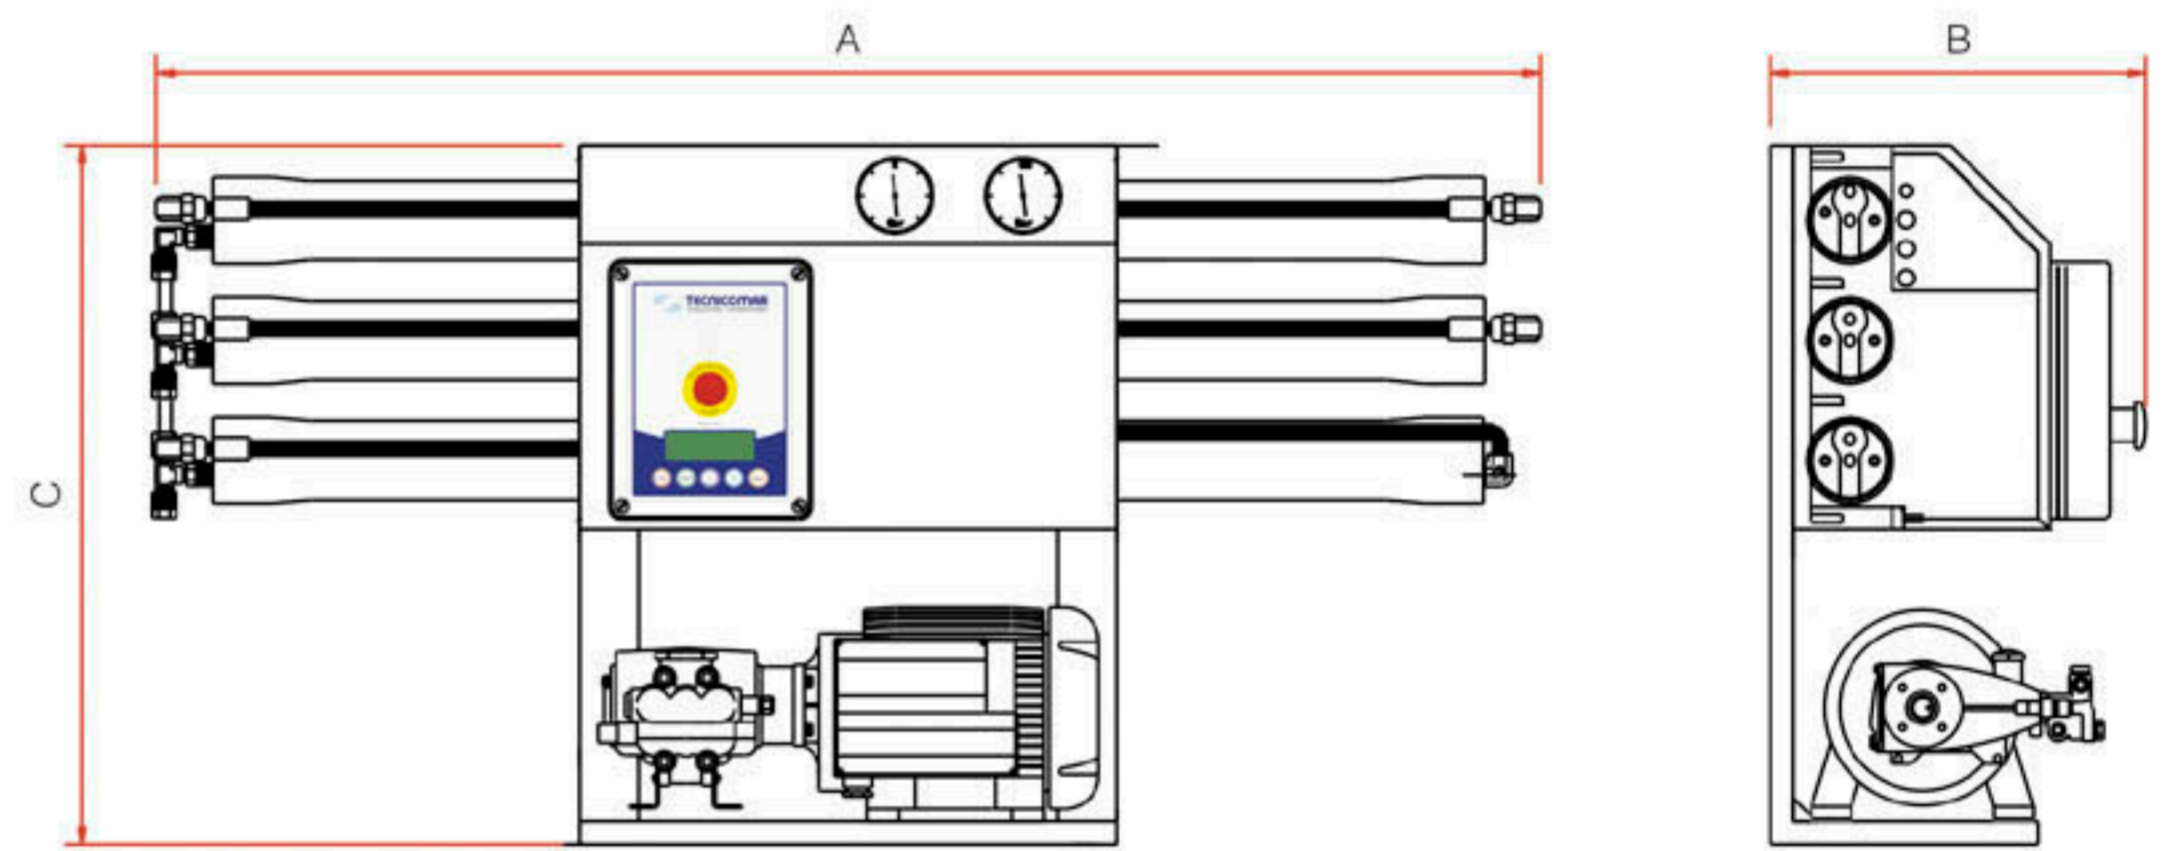

SAILOR MD 600

Sailor MD