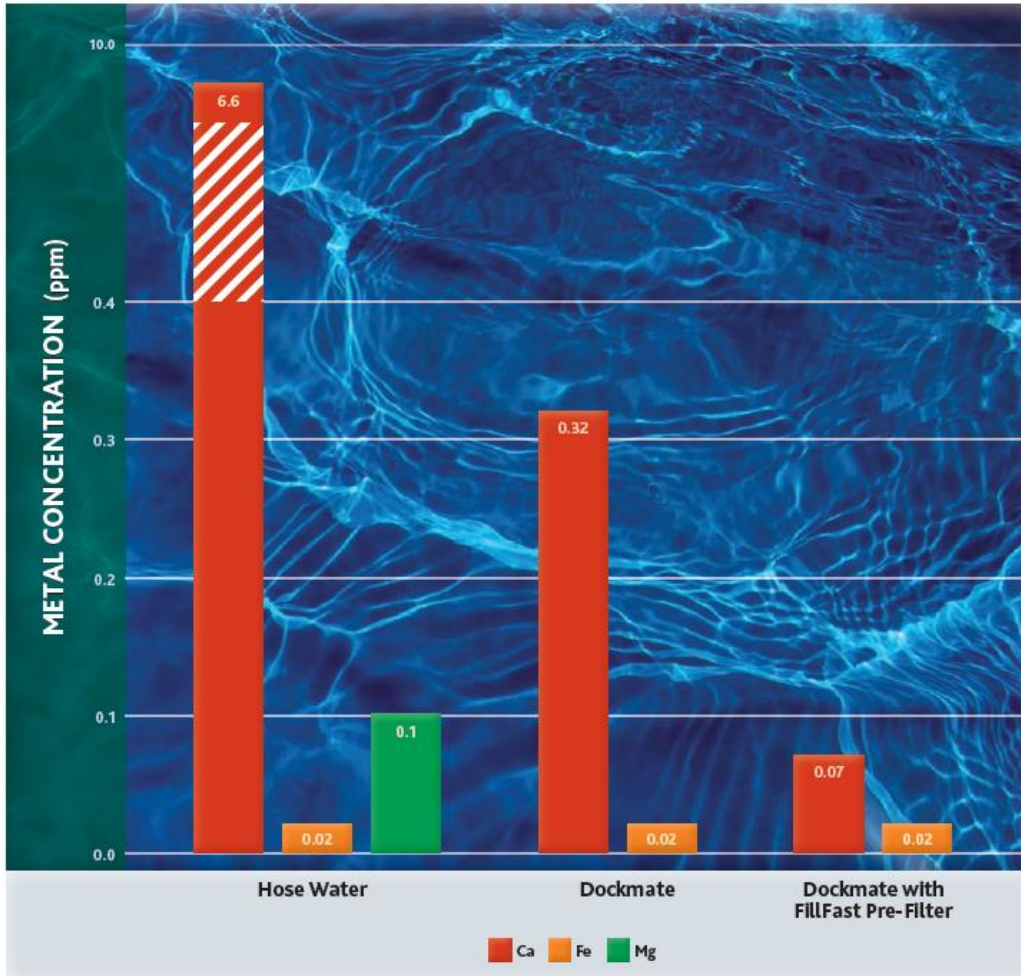

COMPARISON: DOCKMATE vs. DOCKMATE with FILLFAST PRE-FILTER

Yacht-Mate Products, Inc.
954-527-0112 (O)
954-628-5059 (F)
954-410-2862 (C)
www.yachtmate.com

CALL YACHT-MATE PRODUCTS TO ORDER NOW!