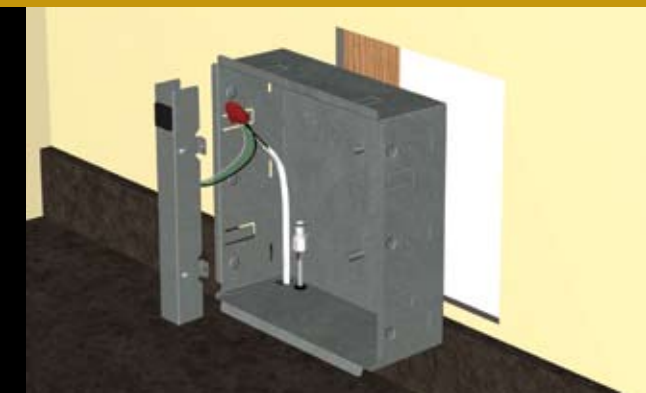

4 Connect wires and install water connector. Slide mounting box into wall and secure to stud.