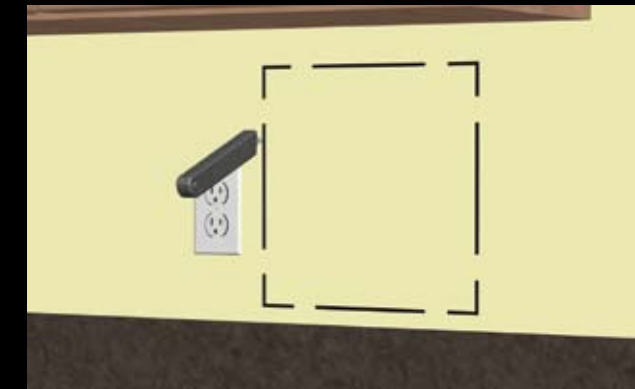

2 With utility knife cut opening in wall.